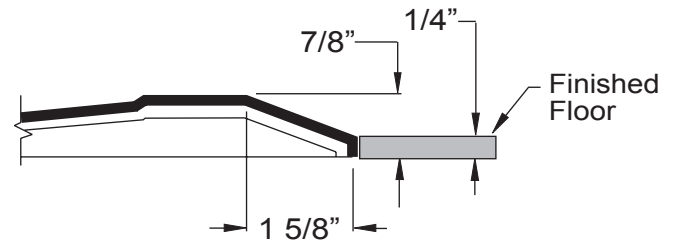

Freedom Accessible Shower Pan 48" x 37"

Model APF4836BFPAN

48" x 37" x 4 1/2"

One Piece Shower Pan

7/8" barrier free threshold
with pre-leveled and
reinforced shower base
for easy installation

Textured Floor

FREE OM SHOWERS

MODEL: APF4836BFPAN Freedom Accessible Shower Pan

Submittal Data

Product Features

- 48" x 37" x 4 1/2"
- One piece Shower Pan
- 7/8" barrier free threshold
- Self-supporting and pre-leveled shower base eliminates mud setting
- Easy to clean gelcoat finish
- Textured slip-resistant floor
- Center drain location

Code Compliance

- IPC International Plumbing Code
- UPC Uniform Plumbing Code
- ANSI Z124.2 Standards for Plastic Showers

TOP VIEW

FRONT ELEVATION

THRESHOLD VIEW

	A	B	C	D
4836 PAN	48 1/4"	24 1/8"	37 1/4"	18 1/8"