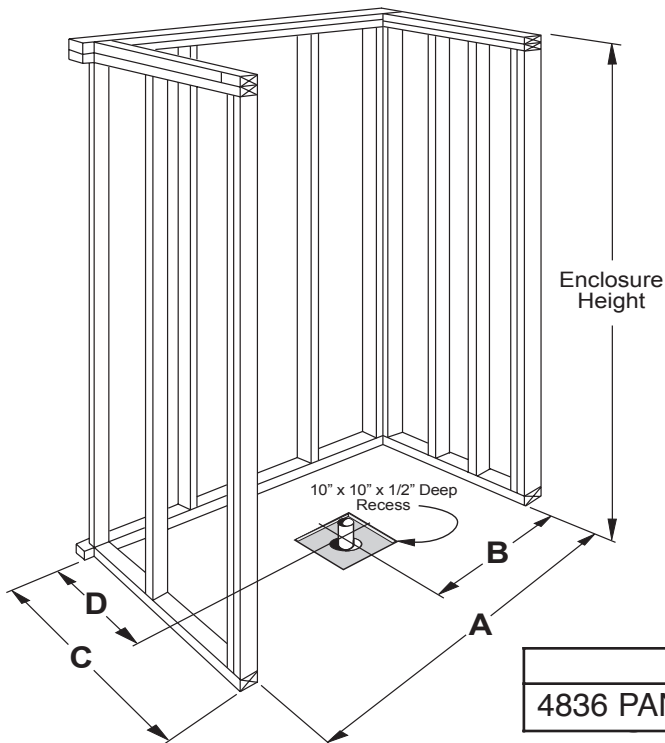

Freedom Accessible Shower Pan 48" x 37"

Model APF4836BFPAN

48" x 37" x 4 1/2"

One Piece Shower Pan

7/8" barrier free threshold
with pre-leveled and
reinforced shower base
for easy installation

Textured Floor

FREE OM SHOWERS

MODEL: APF4836BFPAN Freedom Accessible Shower Pan

Submittal Data

Product Features

- 48" x 37" x 4 1/2"
- One piece Shower Pan
- 7/8" barrier free threshold
- Self-supporting and pre-leveled shower base eliminates mud setting
- Easy to clean gelcoat finish
- Textured slip-resistant floor
- Center drain location

Code Compliance

- IPC International Plumbing Code
- UPC Uniform Plumbing Code
- ANSI Z124.2 Standards for Plastic Showers

TOP VIEW

FRONT ELEVATION

THRESHOLD VIEW

	A	B	C	D
4836 PAN	48 1/4"	24 1/8"	37 1/4"	18 1/8"