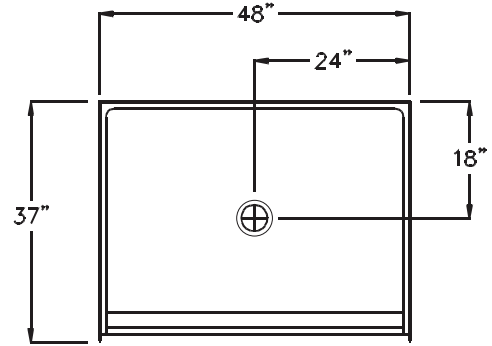

Freedom Accessible Shower Pan 48" x 37"

Model APF4836BFPAN

48" x 37" x 4 1/2"

One Piece Shower Pan

7/8" barrier free threshold
with pre-leveled and
reinforced shower base
for easy installation

Textured Floor

FREE OM SHOWERS

MODEL: APF4836BFPAN Freedom Accessible Shower Pan

Submittal Data

Product Features

- 48" x 37" x 4 1/2"
- One piece Shower Pan
- 7/8" barrier free threshold
- Self-supporting and pre-leveled shower base eliminates mud setting
- Easy to clean gelcoat finish
- Textured slip-resistant floor
- Center drain location

Code Compliance

- IPC International Plumbing Code
- UPC Uniform Plumbing Code
- ANSI Z124.2 Standards for Plastic Showers

TOP VIEW

FRONT ELEVATION

THRESHOLD VIEW

	A	B	C	D
4836 PAN	48 1/4"	24 1/8"	37 1/4"	18 1/8"