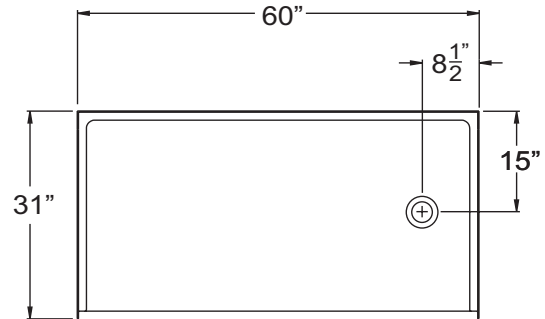

Freedom Accessible Shower Pan 60" x 31"

Model
APF6030BFPCPAN75

60" x 31" x 4 1/4"

One Piece Shower Pan

3/4" barrier free threshold
with pre-leveled and
reinforced shower base
for easy installation

Textured Floor

FREE OM SHOWERS

MODEL: APF6030BFCPAN75 Freedom Accessible Shower Pan

Submittal Data

Product Features

- 60" x 31" x 4 1/4"
- 3/4" barrier free threshold.
- Self-supporting and pre-leveled shower base eliminates mud setting.
- Easy to clean gelcoat finish
- Textured slip-resistant floor
- Center drain location

Code Compliance

- IPC International Plumbing Code
- UPC Uniform Plumbing Code
- ANSI Z124.2 Standards for Plastic Showers

THRESHOLD VIEW

A	B	C	D
60 1/4"	30 1/8"	31 1/4"	15"