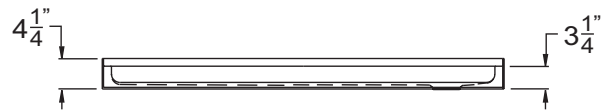

FREE OM SHOWERS

MODEL: APF6030BFCPAN75 Freedom Accessible Shower Pan

Submittal Data

Product Features

- 60" x 31" x 4 1/4"
- 3/4" barrier free threshold.
- Self-supporting and pre-leveled shower base eliminates mud setting.
- Easy to clean gelcoat finish
- Textured slip-resistant floor
- Center drain location

Code Compliance

- IPC International Plumbing Code
- UPC Uniform Plumbing Code
- ANSI Z124.2 Standards for Plastic Showers

THRESHOLD VIEW