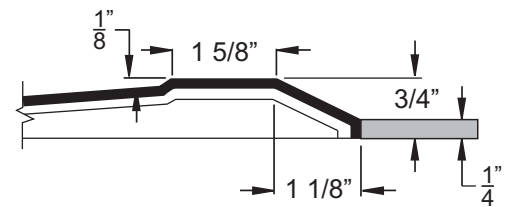

Freedom Accessible Shower Pan 60" x 31"

Model
APF6030BFPCPAN75

60" x 31" x 4 1/4"

One Piece Shower Pan

3/4" barrier free threshold
with pre-leveled and
reinforced shower base
for easy installation

Textured Floor

FREE OM SHOWERS

MODEL: APF6030BFCPAN75 Freedom Accessible Shower Pan

Submittal Data

Product Features

- 60" x 31" x 4 1/4"
- 3/4" barrier free threshold.
- Self-supporting and pre-leveled shower base eliminates mud setting.
- Easy to clean gelcoat finish
- Textured slip-resistant floor
- Center drain location

Code Compliance

- IPC International Plumbing Code
- UPC Uniform Plumbing Code
- ANSI Z124.2 Standards for Plastic Showers

THRESHOLD VIEW

A	B	C	D
60 1/4"	30 1/8"	31 1/4"	15"