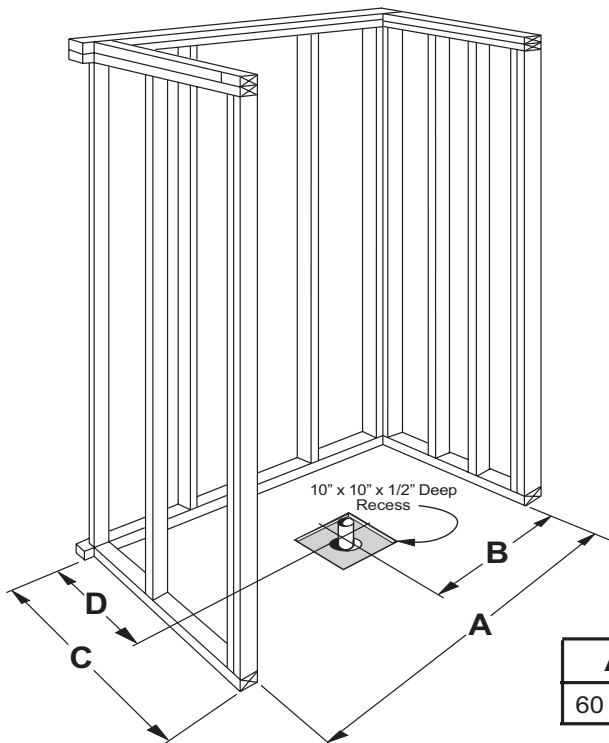

Freedom Accessible Shower Pan 60" x 31"

Model
APF6030BFPCPAN75

60" x 31" x 4 1/4"

One Piece Shower Pan

3/4" barrier free threshold
with pre-leveled and
reinforced shower base
for easy installation

Textured Floor

FREE OM SHOWERS

MODEL: APF6030BFCPAN75 Freedom Accessible Shower Pan

Submittal Data

Product Features

- 60" x 31" x 4 1/4"
- 3/4" barrier free threshold.
- Self-supporting and pre-leveled shower base eliminates mud setting.
- Easy to clean gelcoat finish
- Textured slip-resistant floor
- Center drain location

Code Compliance

- IPC International Plumbing Code
- UPC Uniform Plumbing Code
- ANSI Z124.2 Standards for Plastic Showers

THRESHOLD VIEW

A	B	C	D
60 1/4"	30 1/8"	31 1/4"	15"