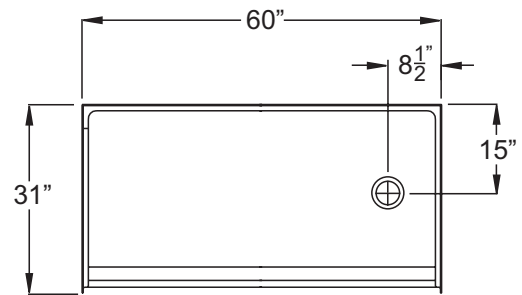

Freedom Accessible Shower Pan 60" x 31"

Model APF6030BFPAN

60" x 31" x 4 1/2"

One Piece Shower Pan

1" barrier free threshold
with pre-leveled and
reinforced shower base
for easy installation

Textured Floor

FREE OM SHOWERS

MODEL: APF6030BFPAN Freedom Accessible Shower Pan

Submittal Data

Product Features

- 60" x 31" x 4 1/2"
- 1" barrier free threshold.
- Self-supporting and pre-leveled shower base eliminates mud setting.
- Easy to clean gelcoat finish
- Textured slip-resistant floor
- Left or right drain location

Code Compliance

- IPC International Plumbing Code
- UPC Uniform Plumbing Code
- ANSI Z124.2 Standards for Plastic Showers

THRESHOLD VIEW

A	B	C	D
60 1/4"	8 1/2"	31 1/4"	15"