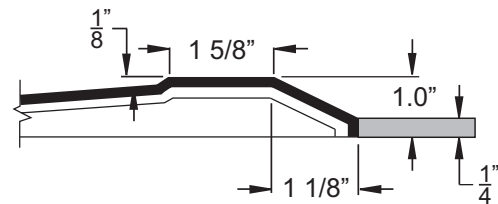

Freedom Accessible Shower Pan 60" x 31"

Model APF6030BFPAN

60" x 31" x 4 1/2"

One Piece Shower Pan

1" barrier free threshold
with pre-leveled and
reinforced shower base
for easy installation

Textured Floor

FREE OM SHOWERS

MODEL: APF6030BFPAN Freedom Accessible Shower Pan

Submittal Data

Product Features

- 60" x 31" x 4 1/2"
- 1" barrier free threshold.
- Self-supporting and pre-leveled shower base eliminates mud setting.
- Easy to clean gelcoat finish
- Textured slip-resistant floor
- Left or right drain location

Code Compliance

- IPC International Plumbing Code
- UPC Uniform Plumbing Code
- ANSI Z124.2 Standards for Plastic Showers

THRESHOLD VIEW

A	B	C	D
60 1/4"	8 1/2"	31 1/4"	15"