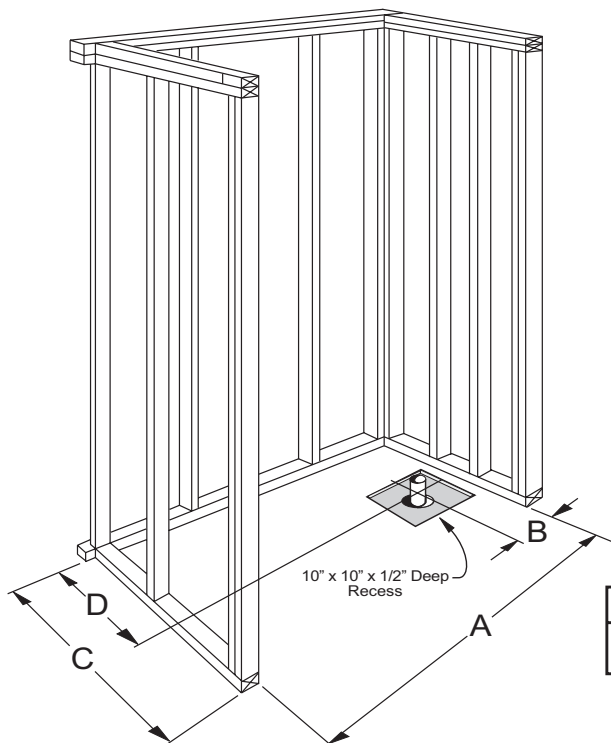

Freedom Accessible Shower Pan 60" x 31"

Model APF6030BFPAN

60" x 31" x 4 1/2"

One Piece Shower Pan

1" barrier free threshold
with pre-leveled and
reinforced shower base
for easy installation

Textured Floor

FREE OM SHOWERS

MODEL: APF6030BFPAN Freedom Accessible Shower Pan

Submittal Data

Product Features

- 60" x 31" x 4 1/2"
- 1" barrier free threshold.
- Self-supporting and pre-leveled shower base eliminates mud setting.
- Easy to clean gelcoat finish
- Textured slip-resistant floor
- Left or right drain location

Code Compliance

- IPC International Plumbing Code
- UPC Uniform Plumbing Code
- ANSI Z124.2 Standards for Plastic Showers

THRESHOLD VIEW

A	B	C	D
60 1/4"	8 1/2"	31 1/4"	15"