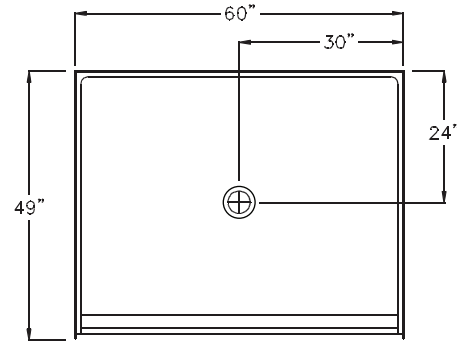

Freedom Accessible Shower Pan 60" x 49"

Model APF6048BFPAN

60" x 49" x 4 1/2"

One Piece Shower Pan

7/8" barrier free threshold
with pre-leveled and
reinforced shower base
for easy installation

Textured Floor

FREE OM SHOWERS

MODEL: APF6048BFPAN Freedom Accessible Shower Pan

Submittal Data

Product Features

- 60" x 49" x 4 1/2"
- One piece Shower Pan
- 7/8" barrier free threshold
- Self-supporting and pre-leveled shower base eliminates mud setting
- Easy to clean gelcoat finish
- Textured slip-resistant floor
- Center drain location

Code Compliance

- IPC International Plumbing Code
- UPC Uniform Plumbing Code
- ANSI Z124.2 Standards for Plastic Showers

TOP VIEW

FRONT ELEVATION

THRESHOLD VIEW

	A	B	C	D
6048 PAN	60 1/4"	30 1/8"	49 1/4"	24 1/8"