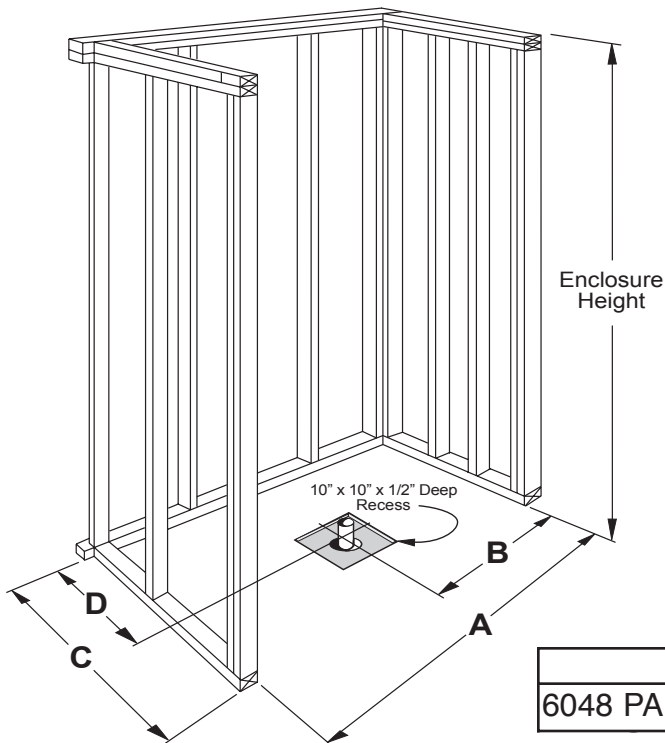

Freedom Accessible Shower Pan 60" x 49"

Model APF6048BFPAN

60" x 49" x 4 1/2"

One Piece Shower Pan

7/8" barrier free threshold
with pre-leveled and
reinforced shower base
for easy installation

Textured Floor

FREE OM SHOWERS

MODEL: APF6048BFPAN Freedom Accessible Shower Pan

Submittal Data

Product Features

- 60" x 49" x 4 1/2"
- One piece Shower Pan
- 7/8" barrier free threshold
- Self-supporting and pre-leveled shower base eliminates mud setting
- Easy to clean gelcoat finish
- Textured slip-resistant floor
- Center drain location

Code Compliance

- IPC International Plumbing Code
- UPC Uniform Plumbing Code
- ANSI Z124.2 Standards for Plastic Showers

TOP VIEW

FRONT ELEVATION

THRESHOLD VIEW

	A	B	C	D
6048 PAN	60 1/4"	30 1/8"	49 1/4"	24 1/8"