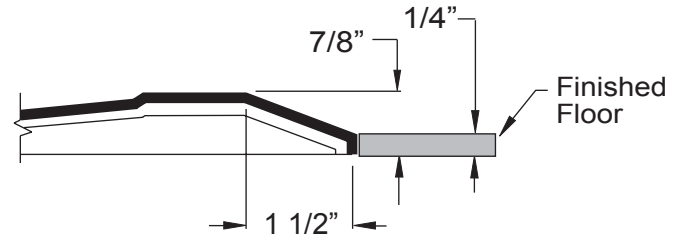

Freedom Accessible Shower Pan 60" x 49"

Model APF6048BFPAN

60" x 49" x 4 1/2"

One Piece Shower Pan

7/8" barrier free threshold
with pre-leveled and
reinforced shower base
for easy installation

Textured Floor

FREE OM SHOWERS

MODEL: APF6048BFPAN Freedom Accessible Shower Pan

Submittal Data

Product Features

- 60" x 49" x 4 1/2"
- One piece Shower Pan
- 7/8" barrier free threshold
- Self-supporting and pre-leveled shower base eliminates mud setting
- Easy to clean gelcoat finish
- Textured slip-resistant floor
- Center drain location

Code Compliance

- IPC International Plumbing Code
- UPC Uniform Plumbing Code
- ANSI Z124.2 Standards for Plastic Showers

TOP VIEW

FRONT ELEVATION

THRESHOLD VIEW

	A	B	C	D
6048 PAN	60 1/4"	30 1/8"	49 1/4"	24 1/8"