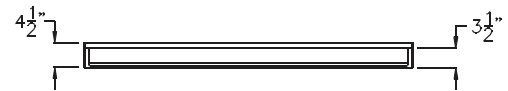

FRONT ELEVATION