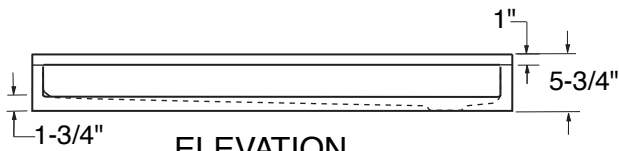

PLAN

ELEVATION

Right hand model shown here

Cross Section Threshold A-A

Cross Section Threshold A-A

1-877-947-7769	TITLE: Specifications Shower Pan, RealTile, barrier free	SCALE : 1/2"=1'0"
www.Accessible-Bathrooms.com	MODEL : P6030B17B (non U.P.C.)	SHT. 1 of 4