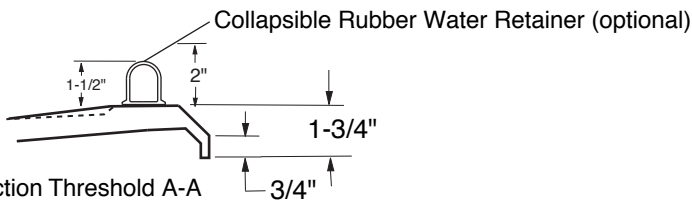

BARRIER FREE

**DESCRIPTION**

- Fiberglass shower pan for replacement of bath tub
- Accessories available: seat, grab bars (colored), shower valve, handheld shower and shower curtain and rod
- "RealTile"™ look
- Luxurious Gelcoat finish in numerous colors
- 14 Granite colors available

PLAN

ELEVATION

Right hand model shown here

Cross Section Threshold A-A

Cross Section Threshold A-A

1-877-947-7769	TITLE: Specifications Shower Pan, RealTile, barrier free	SCALE : 1/2"=1'0"
www.Accessible-Bathrooms.com	MODEL : P6030B17B (non U.P.C.)	SHT. 1 of 4