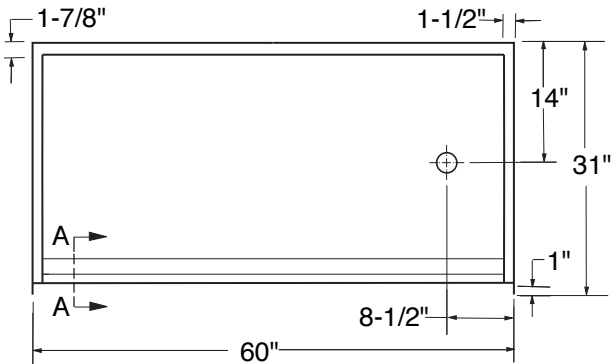

BARRIER FREE

**DESCRIPTION**

- Fiberglass shower pan for replacement of bath tub
- Accessories available: seat, grab bars (colored), shower valve, handheld shower and shower curtain and rod
- "RealTile"™ look
- Luxurious Gelcoat finish in numerous colors
- 14 Granite colors available

PLAN

ELEVATION

Right hand model shown here

Cross Section Threshold A-A

Cross Section Threshold A-A

1-877-947-7769	TITLE: Specifications Shower Pan, RealTile, barrier free	SCALE : 1/2"=1'0"
www.Accessible-Bathrooms.com	MODEL : P6030B17B (non U.P.C.)	SHT. 1 of 4