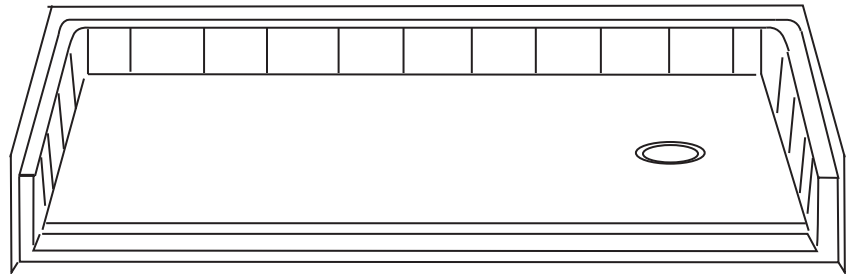

BARRIER FREE

**DESCRIPTION**

- Fiberglass shower pan for replacement of bath tub
- Accessories available: seat, grab bars (colored), shower valve, handheld shower and shower curtain and rod
- "RealTile"™ look
- Luxurious Gelcoat finish in numerous colors
- 14 Granite colors available

PLAN

ELEVATION

Right hand model shown here

Cross Section Threshold A-A

Cross Section Threshold A-A

1-877-947-7769	TITLE: Specifications Shower Pan, RealTile, barrier free	SCALE : 1/2"=1'0"
www.Accessible-Bathrooms.com	MODEL : P6030B17B (non U.P.C.)	SHT. 1 of 4