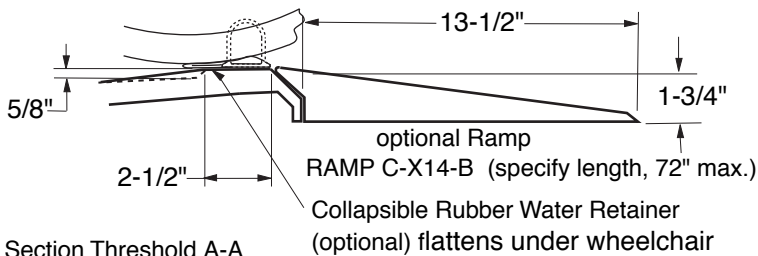

PLAN

ELEVATION

Right hand model shown here

Cross Section Threshold A-A

Cross Section Threshold A-A

1-877-947-7769	TITLE: Specifications Shower Pan, RealTile, barrier free	SCALE : 1/2"=1'0"
www.Accessible-Bathrooms.com	MODEL : P6030B17B (non U.P.C.)	SHT. 1 of 4