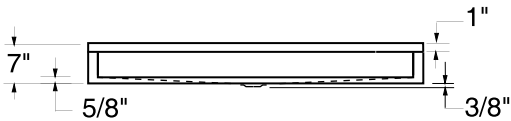

APIRP4236B5T

DESCRIPTION

- Barrier free fiberglass showerpan with 1/2" front lip for easy installation on top of floor
- Luxurious Gelcoat finish in numerous colors
- 14 Granite colors available

PLANVIEW

ELEVATION

SECTION A-A

<p>1-877-947-7769 www.Accessible-Bathrooms.com</p>	<p>TITLE : Shower Pan, RealTile, barrier free MODEL : APIRP4236B5T</p>	<p>SCALE : 1/2"=1'0" SHT.</p>
--	--	-----------------------------------