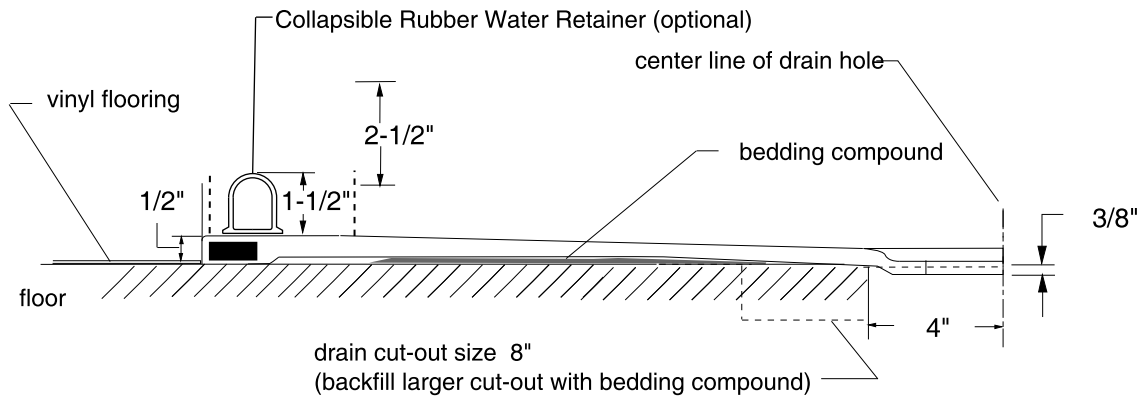

APIRP4236B5T

DESCRIPTION

- Barrier free fiberglass showerpan with 1/2" front lip for easy installation on top of floor
- Luxurious Gelcoat finish in numerous colors
- 14 Granite colors available

PLANVIEW

ELEVATION

SECTION A-A

<p>1-877-947-7769 www.Accessible-Bathrooms.com</p>	<p>TITLE : Shower Pan, RealTile, barrier free MODEL : APIRP4236B5T</p>	<p>SCALE : 1/2"=1'0" SHT.</p>
--	--	-----------------------------------