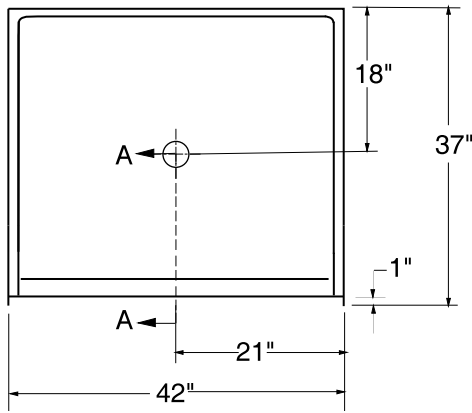

APIRP4236B5T

DESCRIPTION

- Barrier free fiberglass showerpan with 1/2" front lip for easy installation on top of floor
- Luxurious Gelcoat finish in numerous colors
- 14 Granite colors available

PLANVIEW

ELEVATION

SECTION A-A

<p>1-877-947-7769 www.Accessible-Bathrooms.com</p>	<p>TITLE : Shower Pan, RealTile, barrier free MODEL : APIRP4236B5T</p>	<p>SCALE : 1/2"=1'0" SHT.</p>
--	--	-----------------------------------